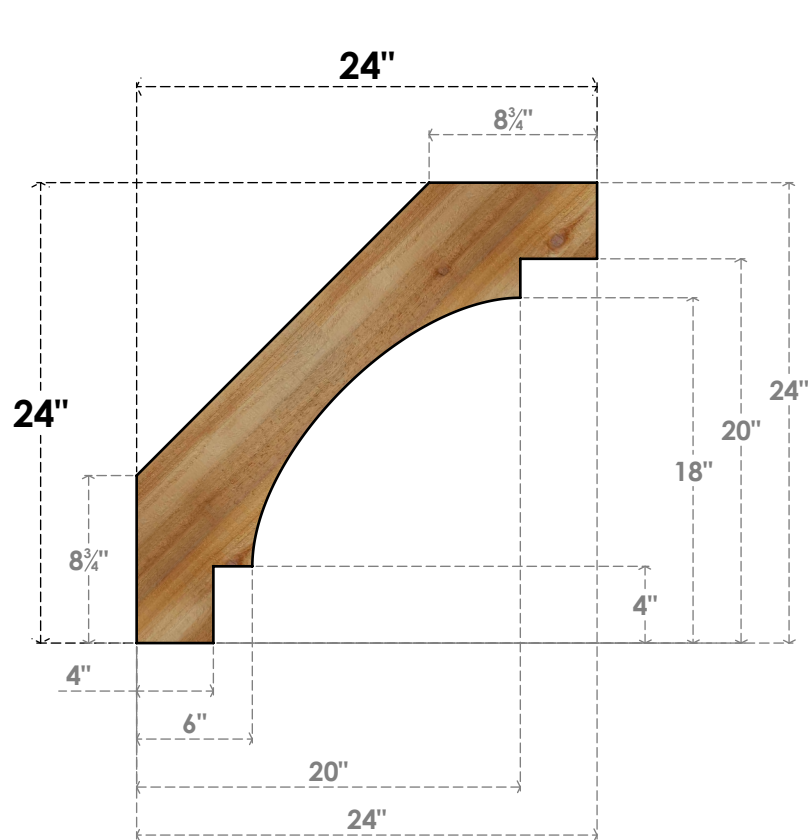

BRC04X24X24MRC00RWR

4"W X 24"D X 24"H MERCED ROUGH SAWN BRACE, WESTERN RED CEDAR

SIDE

FRONT

EKENA MILLWORK
 2300 WEST MAIN ST.
 CLARKSVILLE, TX 75426
 TOLL FREE: 866-607-0453
 WWW.EKENAMILLWORK.COM

NOTES

1. INSTALLATION TO BE COMPLETED IN ACCORDANCE WITH MANUFACTURER'S SPECIFICATIONS.
2. DRAWING MAY NOT BE TO SCALE
3. THIS DRAWING IS INTENDED FOR DESIGN AND PLANNING PURPOSES ONLY.
4. ALL INFORMATION CONTAINED HEREIN WAS CURRENT AT THE TIME OF DEVELOPMENT BUT MUST BE REVIEWED AND APPROVED BY THE PRODUCT MANUFACTURER TO BE CONSIDERED ACCURATE.
5. PRODUCTS ARE NOT KILN DRIED. THIS ITEM IS UNIQUE AND WILL CONTAIN THE NATURAL VARIATIONS THAT THE WOOD SPECIES OFFERS. THIS MAY RESULT IN VARIATIONS UP TO 1/4"